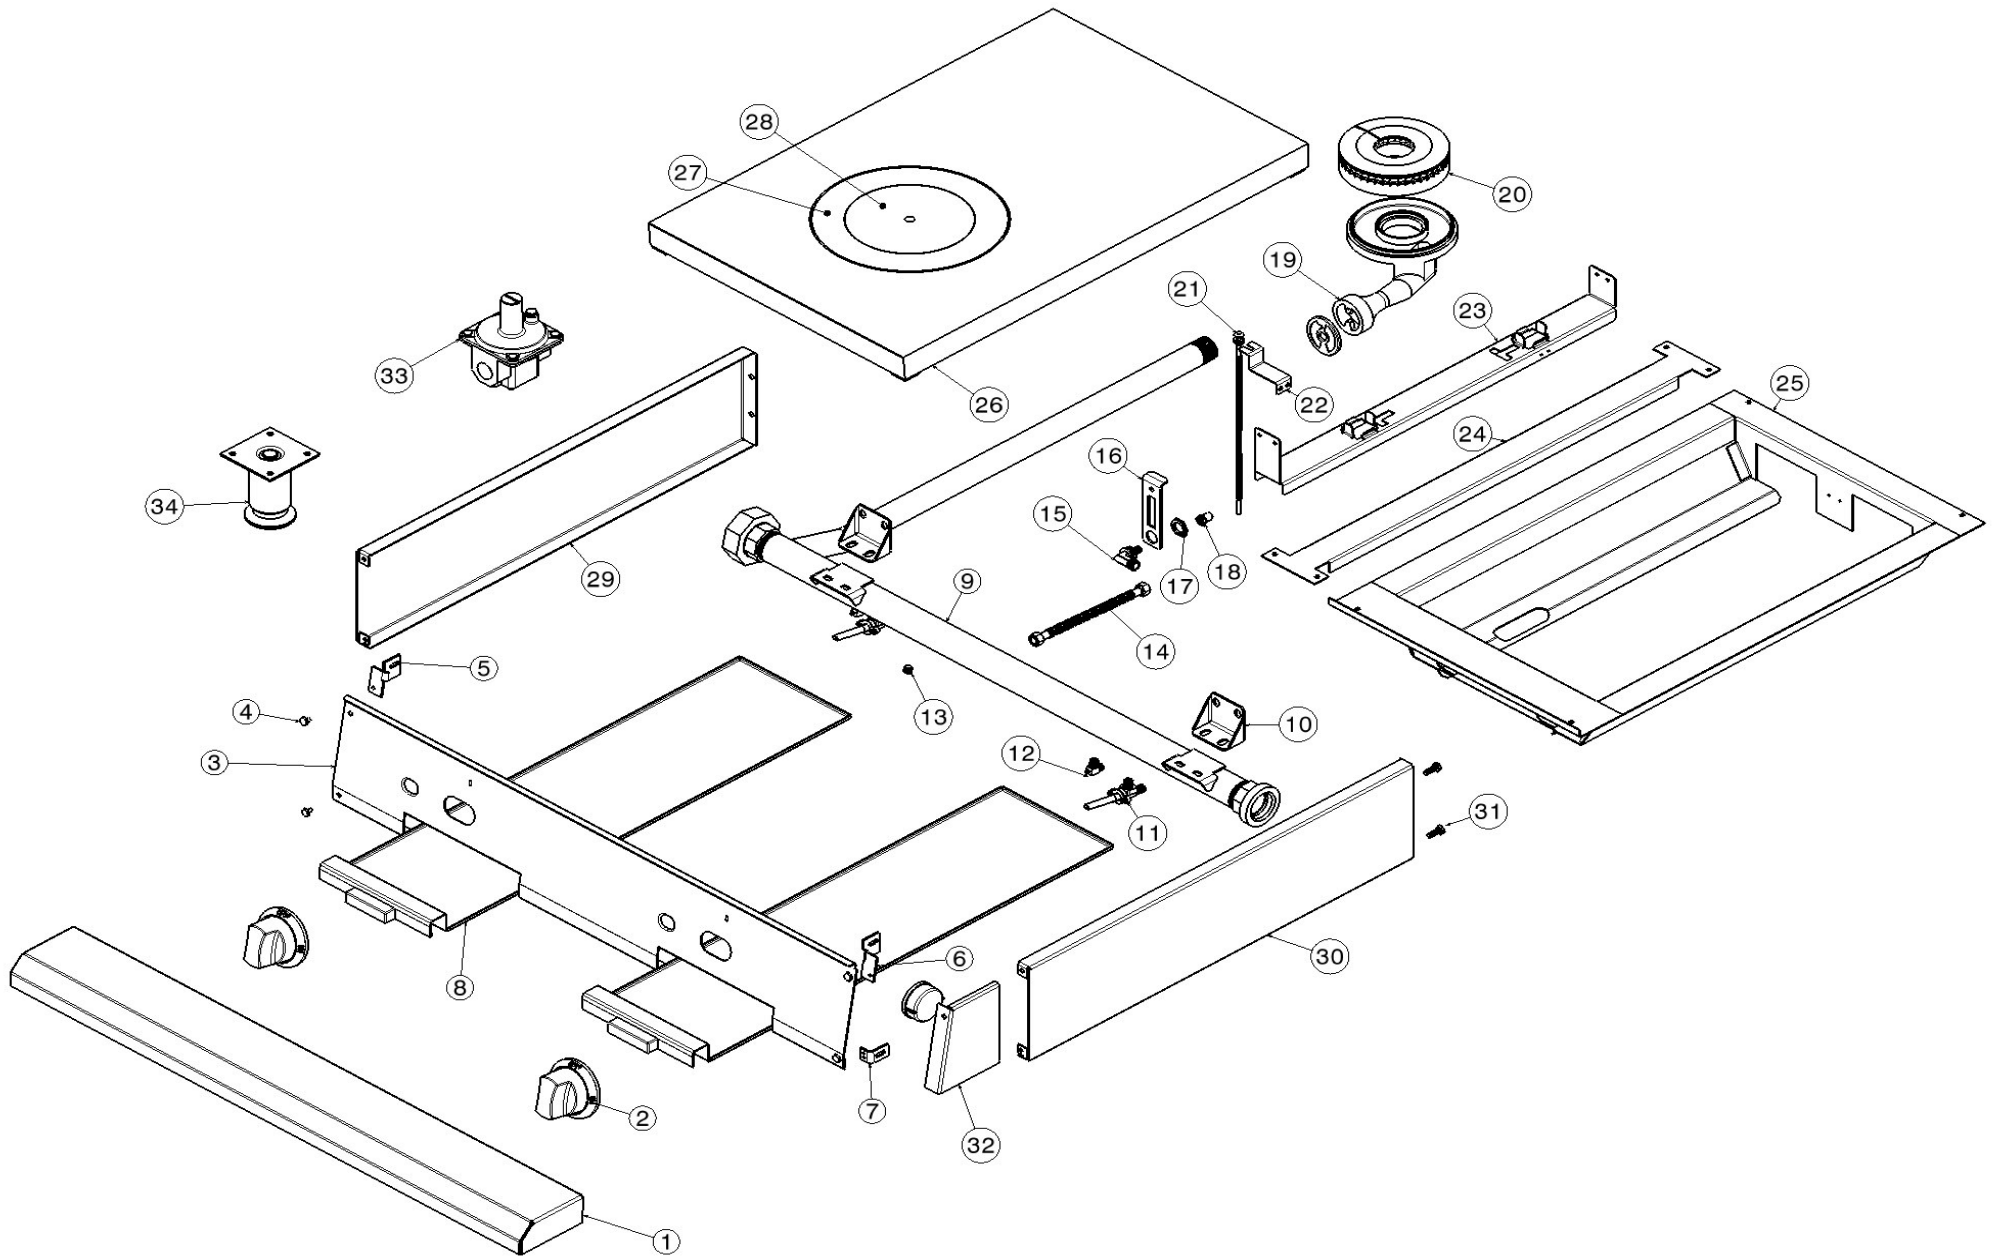

French Top

French Top

Model

V36F2-NG

V18F-NG

V36F2-LP

V18F-LP

	Part Number	Part Description	QTY	QTY	QTY	QTY
1	AV36PS	Plate Shelf, Standard 36"	1		1	
	AV18PS	Plate Shelf, Standard 18"		1		1
	AV36PS6	Plate Shelf, 6" Deep, 36"	1		1	
	AV18PS6	Plate Shelf, 6" Deep, 18"		1		1
	AV36PS8	Plate Shelf, 8" Deep, 36"	1		1	
	AV18PS8	Plate Shelf, 8" Deep, 18"		1		1
	010539-000	Washer, Plate Shelf	2	2	2	2
	010330-000	Nut, Plate Shelf	2	2	2	2
2	006024-000	RANGE TOP KNOB ASM, 90 DEG.	2	1	2	1
	004705-000	10-24 x 1.25 SET SCREW	2	1	2	1
	004706-000	MACHINE SCREW, 6-32 x 3/8, PAN HD, PHILLIPS	8	4	8	4
3	013125-000	Panel, Control FT 36"	1		1	
	010665-000	Panel, Control FT 18"		1		1
	012171-000	Name Plate	1	1	1	1
4	PD020033	Screw, Front Panel	4	4	4	4
5	016120-000	Bracket, Front Panel Top LH	1	1	1	1
	010328-000	Screw, Bracket	1	1	1	1
	M0270528	Washer	1	1	1	1
6	016113-000	Bracket, Front Panel Top RH	1	1	1	1
	010328-000	Screw, Bracket	1	1	1	1
	M0270528	Washer	1	1	1	1
7	016114-000	Bracket, Front Panel Bottom	2	2	2	2
	010328-000	Screw, Bracket	2	2	2	2
	M0270528	Washer	2	2	2	2
8	010864-000	Drip Tray, French Top 18" Assembly	2	1	2	1
	006678-000	HANDLE, GRS, CAN, GRIDDLE	2	1	2	1
	010511-000	SCREW M4 X 10, HX HD, S.S.	4	2	4	2
9	006512-000	Manifold, FT-HT 36"	1		1	
	009272-000	Manifold, FT-HT 18"		1		1
10	005011-000	BRACKET, MANIFOLD	2	2	2	2
	PD020069	CAP SCREW 1/4-20 X 3/4 SS	4	4	4	4
	010539-000	WASHER, .266 x .563, S.S.	8	8	8	8
	010330-000	1/4"-20 (L:3/16", W:7/16") LOCK NUT	8	8	8	8
11	006525-000	VALVE, GAS, COMM, ON-OFF	2	1	2	1
12	004839-000	SHUTOFF, PILOT	2	1	2	1
13	010158-000	1/8" NPT PLUG	9	5	9	5